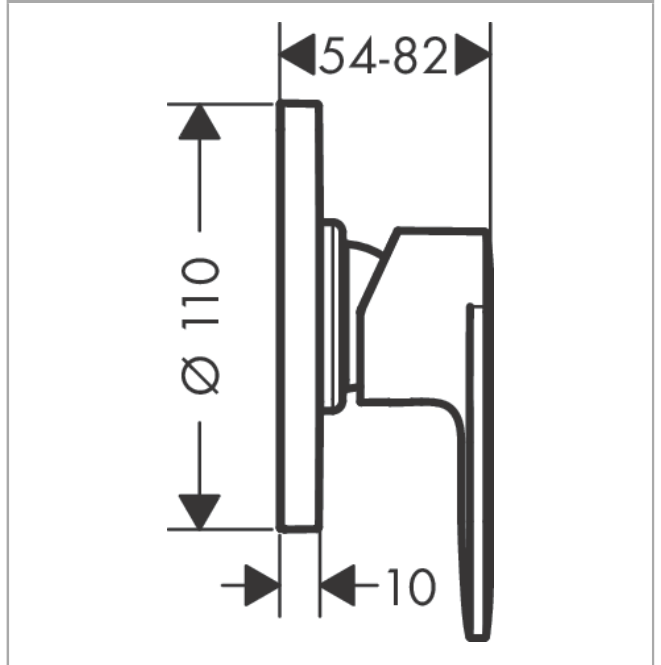

### Description

**product features**

- 1 function
- connection type: basic set
- maximum flow rate at 3 bar: 28,7 l/min
- ceramic cartridge
- min. operating pressure: 1 bar
- max. operating pressure: 10 bar
- temperature limitation adjustable

### Scale drawing